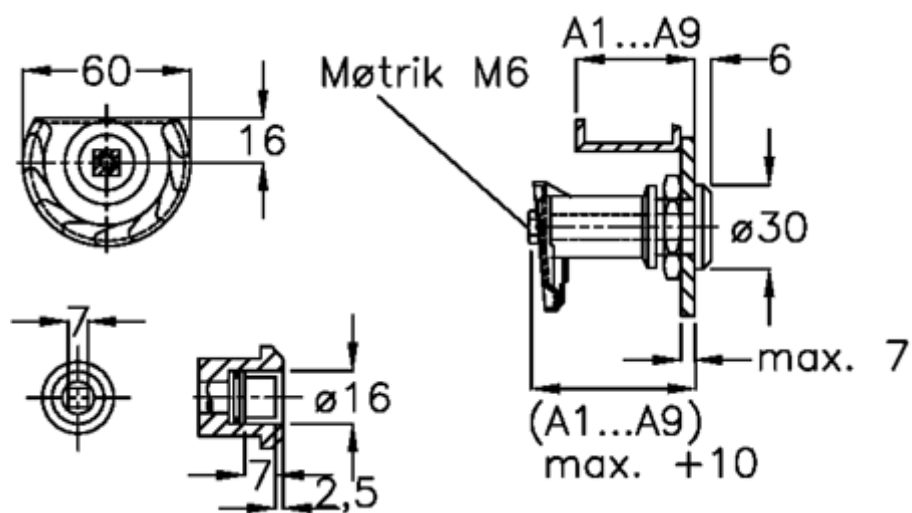

Data Sheet

Article number: 209180151
Description: E+G Door lock
GN 119-VK7-A5-NI

Measures

Door + frame thickness = 37-45

Measure type = A5